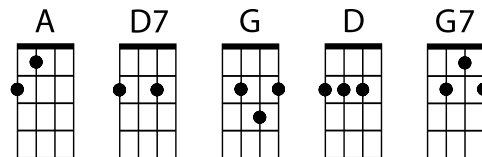

I Want A Hippopotamus For Christmas

Intro: [A] [D7] (last line of 1st verse)

I [G] want a hippopotamus for Christmas

Only a hippopotamus will [D] do

[D7] Don't want a doll, no dinky Tinker Toy

I [A] want a hippopotamus to play with and en-[D7]-joy

GCEA Tuning