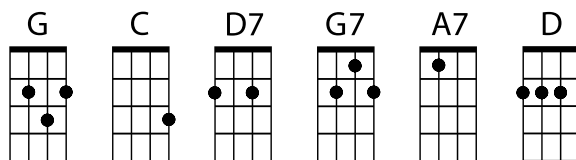

Bridge

G7 C
He sees you when you're sleeping
G7 C
He knows when you're awake
A7 D
He knows if you've been bad or good
A7 D
So be good for goodness sake

Chorus

Outro

G D7 G
Santa Claus is coming to town

GCEA Tuning