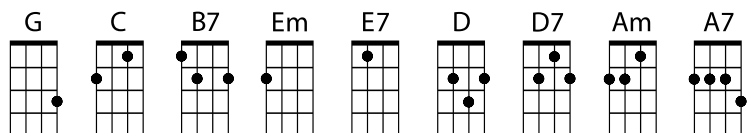

DGBE Tuning