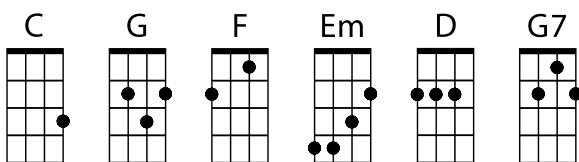

Twelve Days of Christmas

On the **[C]** [.....]

Day of Christ-**[C]**mas my **[G]** true love sent to **[C]** me –

1. A **[C]** partridge **[G]** in a pear **[C]** tree **[G]** **[C]**
2. **[G]** Two turtle-doves, **[G]** And
3. **[G]** Three French hens, (*until 5th verse*)
  ***[F]** Three French hens, (after 5th verse)*
4. **[G]** Four calling birds, (*until 5th verse*)
  ***[C]** Four calling birds (after 5th verse)*
5. **[Em]** Five **[D]** gold **[G]** rings... **[G7]**,
6. **[G]** Six geese a-laying,
7. **[G]** Seven swans a-swimming,
8. **[G]** Eight maids a-milking,
9. **[G]** Nine drummers drumming,
10. **[G]** Ten pipers piping,
11. E-**[G]**leven ladies dancing
12. **[G]** Twelve lords a-leaping,

GCEA Tuning