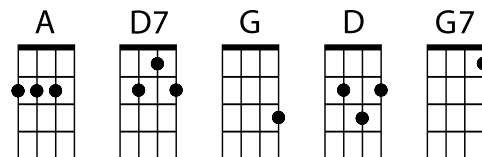

DGBE Tuning