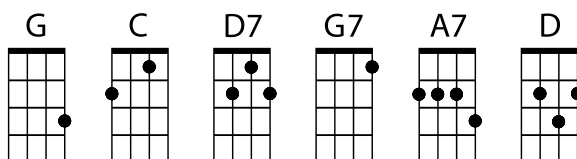

DGBE Tuning