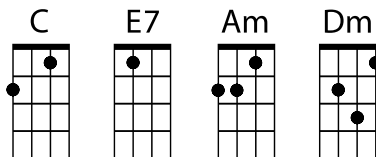

One for each night, they shed a sweet light,

Am E7 Am

To remind us of days long ago.

GCEA Tuning

DGBE Tuning

Holly Jolly Christmas

C

G7