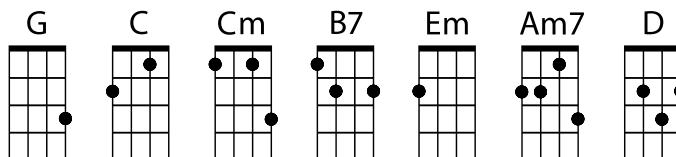

I Don't Want a Lot for Christmas

Verse 1

G I don't want a lot for Christmas
G There's just one thing I need
C I don't care about the presents
Cm Underneath the Christmas tree

Chorus

G I just want you for my B7 own
Em More than you could ever Cm know
G Make my wish come E7 true
Am7 All I want for Christmas is
G You Em C D (baby)

Chorus 2

G 'Cause I just want you here B7 tonight
Em Holding on to me so Cm tight
G What more can I E7 do
Am7 Baby all I want for Christmas is
G you Em C D Ooh baby

Bridge

B7 All the lights are shining
So Em brightly everywhere
B7 And the sound of children's
Em Laughter fills the air
Cm And everyone is singing
G I hear those E7 sleigh bells ringing
Am7 Santa won't you bring me the one I really need
Won't you C please bring my baby to me...

Verse 5

Oh G I don't want a lot for Christmas
G This is all I'm asking for
C I just want to see my baby
Cm Standing right outside my door

Final Chorus

G Oh I just want you for my B7 own
Em More than you could ever Cm know
G Make my wish come E7 true
Baby Am7 all I want for Christmas is...
G You Em C D

Outro (repeat as desired)

G All I want for Em Christmas is
C you... D baby

GCEA Tuning

DGBE Tuning

It's Beginning to Look a Lot Like Christmas

G C G
 It's beginning to look a lot like Christmas,
 B7 C E7
 everywhere you go