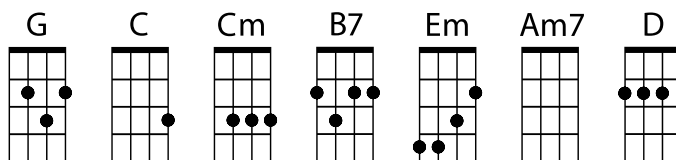

I Don't Want a Lot for Christmas

Verse 1

G I don't want a lot for Christmas
G There's just one thing I need
C I don't care about the presents
Cm Underneath the Christmas tree

Chorus

G I just want you for my B7 own
Em More than you could ever Cm know
G Make my wish come E7 true
Am7 All I want for Christmas is
G You Em C D (baby)

Chorus 2

G 'Cause I just want you here B7 tonight
Em Holding on to me so Cm tight
G What more can I E7 do
Am7 Baby all I want for Christmas is
G you Em C D Ooh baby

Bridge

B7 All the lights are shining
So Em brightly everywhere
B7 And the sound of children's
Em Laughter fills the air
Cm And everyone is singing
G I hear those E7 sleigh bells ringing
Am7 Santa won't you bring me the one I really need
Won't you C please bring my baby to me...

Verse 5

Oh G I don't want a lot for Christmas
G This is all I'm asking for
C I just want to see my baby
Cm Standing right outside my door

Final Chorus

G Oh I just want you for my B7 own
Em More than you could ever Cm know
G Make my wish come E7 true
Baby Am7 all I want for Christmas is...
G You Em C D

Outro (repeat as desired)

G All I want for Em Christmas is
C you... D baby

GCEA Tuning

DGBE Tuning

It's Beginning to Look a Lot Like Christmas

G C G
 It's beginning to look a lot like Christmas,
 B7 C E7
 everywhere you go