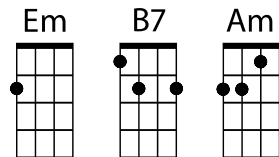

DGBE Tuning